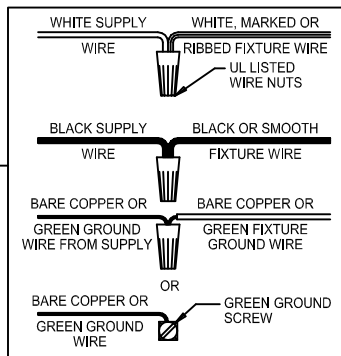

Assembly & Installation Instructions

CAUTION: Read instructions carefully and turn electricity off at main circuit breaker panel before beginning installation.

5458

*****

WARNING - If any Special Control Devices are used with this Fixture, Follow the Instructions Carefully to assure full compliance with N.E.C. requirements. If there are any questions, contact a Qualified Electrical Contractor.

WARNING - This product contains chemicals known to the State of California to cause cancer, birth defects and /or other reproductive harm. Thoroughly wash hands after installing, handling, cleaning, or otherwise touching this product.

CAUTION - All glass is fragile, use care when handling Glass component(s) and or Lamp(s).

*****

ASSEMBLY STEPS:

PASOS PARA ENSAMBLAR:

MODE D'ASSEMBLAGE:

1. A → B
2. Ø (0.144)(3.6mm) →
3. B ← A
4. Ø (0.144)(3.6mm) →
5. D → E →
6. C, A → B
7. G → F
8. K, LM → H
9. M, Q, P → J

**B, E, & G
(NOT FURNISHED)
(NO INCLUIDA)
(NON FOURNIE)**