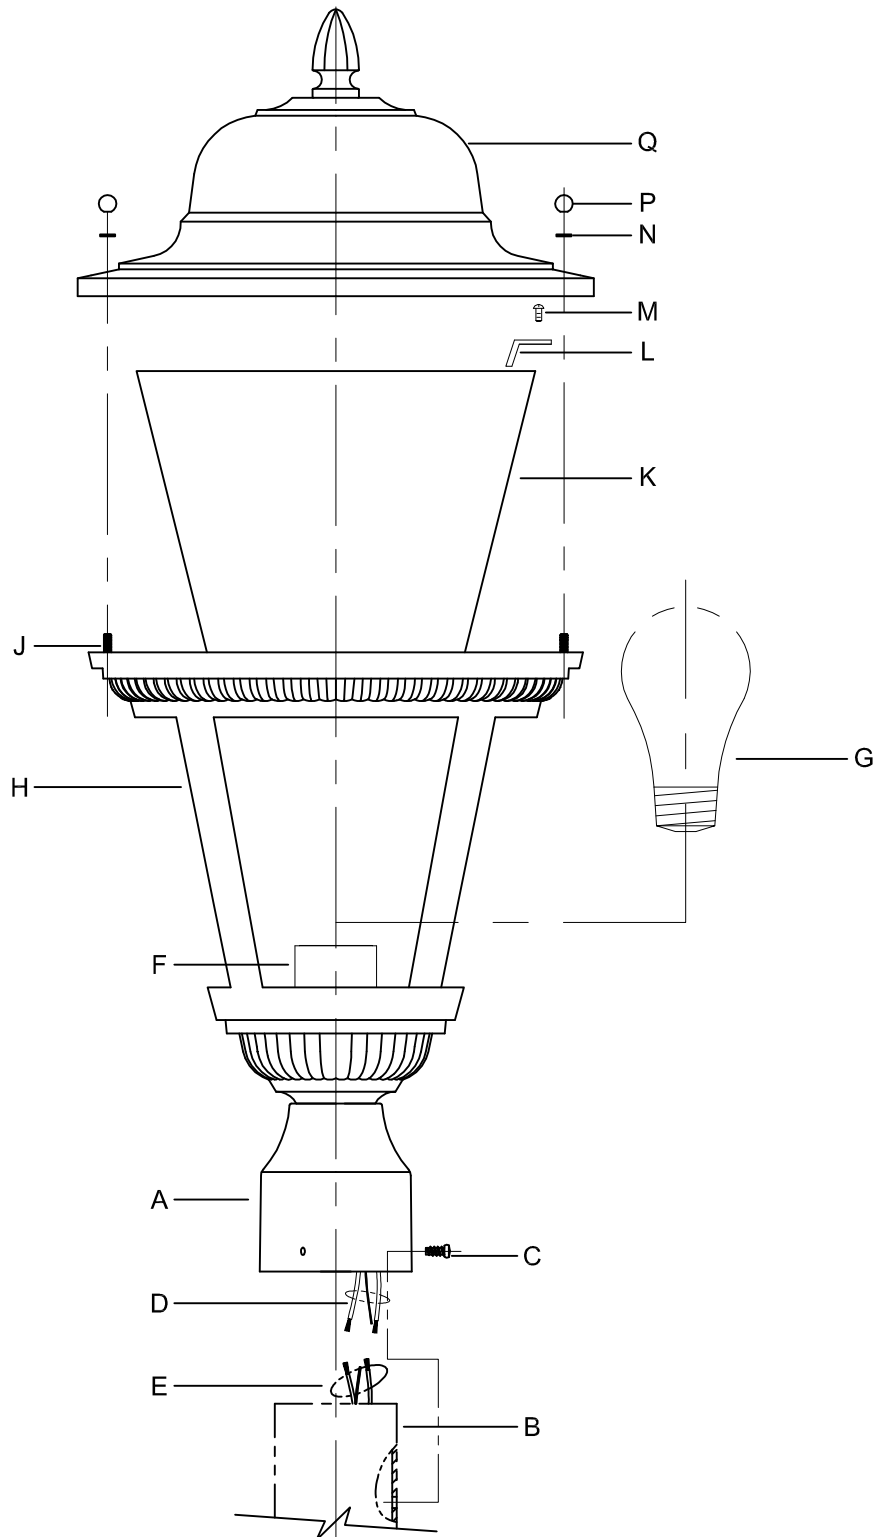

Assembly & Installation Instructions

CAUTION: Read instructions carefully and turn electricity off at main circuit breaker panel before beginning installation.

5458

*****

WARNING - If any Special Control Devices are used with this Fixture, Follow the Instructions Carefully to assure full compliance with N.E.C. requirements. If there are any questions, contact a Qualified Electrical Contractor.

WARNING - This product contains chemicals known to the State of California to cause cancer, birth defects and /or other reproductive harm. Thoroughly wash hands after installing, handling, cleaning, or otherwise touching this product.

CAUTION - All glass is fragile, use care when handling Glass component(s) and or Lamp(s).

*****

ASSEMBLY STEPS:

PASOS PARA ENSAMBLAR:

MODE D'ASSEMBLAGE:

1. A → B
2. Ø (0.144)(3.6mm) →
3. B ← A
4. Ø (0.144)(3.6mm) →
5. D → E →
6. C, A → B
7. G → F
8. K, LM → H
9. M, Q, P → J

**B, E, & G
(NOT FURNISHED)
(NO INCLUIDA)
(NON FOURNIE)**