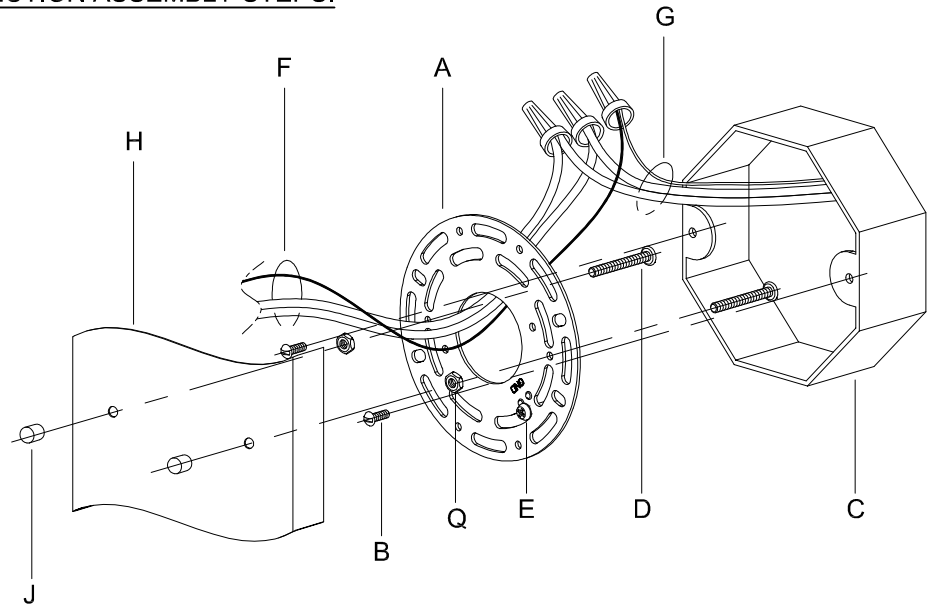

CAUTION: Read instructions carefully and turn electricity off at main circuit breaker panel before beginning installation.

560072, 560073

WARNING - If any Special Control Devices are used with this Fixture, Follow the Instructions Carefully to assure full compliance with N.E.C. requirements. If there are any questions, contact a Qualified Electrical Contractor.

CAUTION - All glass is fragile, use care when handling Glass component(s) and or Lamp(s).

CANOPY MOUNTING & WIRE CONNECTION ASSEMBLY STEPS:

1. D,E → A
2. Q → D
3. B,A → C
4. F → G
5. H,J → D

FIXTURE ASSEMBLY STEPS: