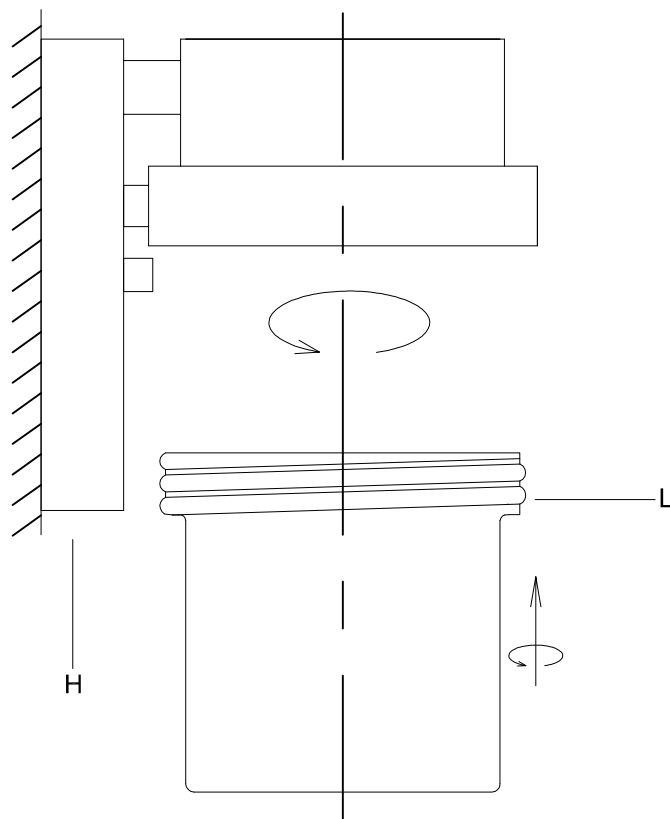

CAUTION: Read instructions carefully and turn electricity off at main circuit breaker panel before beginning installation.

560072, 560073

*****

WARNING - If any Special Control Devices are used with this Fixture, Follow the Instructions Carefully to assure full compliance with N.E.C. requirements. If there are any questions, contact a Qualified Electrical Contractor.

WARNING - This product contains chemicals known to the State of California to cause cancer, birth defects and /or other reproductive harm. Thoroughly wash hands after installing, handling, cleaning, or otherwise touching this product.

CAUTION - All glass is fragile, use care when handling Glass component(s) and or Lamp(s).

*****

CANOPY MOUNTING & WIRE CONNECTION ASSEMBLY STEPS:

1. D,E → A
2. Q → D
3. B,A → C
4. F → G
5. H,J → D

*****

FIXTURE ASSEMBLY STEPS:

1. L → H

**B, C & G
(NOT FURNISHED)
(NO INCLUIDA)
(NON FOURNIE)**