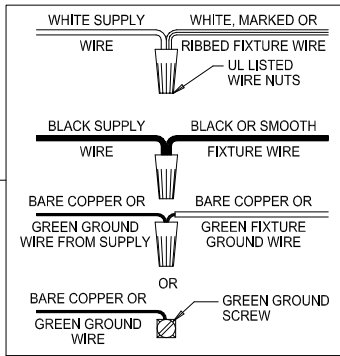

CAUTION: Read instructions carefully and turn electricity off at main circuit breaker panel before beginning installation.

560072, 560073

WARNING - If any Special Control Devices are used with this Fixture, Follow the Instructions Carefully to assure full compliance with N.E.C. requirements. If there are any questions, contact a Qualified Electrical Contractor.

CAUTION - All glass is fragile, use care when handling Glass component(s) and or Lamp(s).

CANOPY MOUNTING & WIRE CONNECTION ASSEMBLY STEPS:

1. D,E → A
2. Q → D
3. B,A → C
4. F → G
5. H,J → D

FIXTURE ASSEMBLY STEPS: