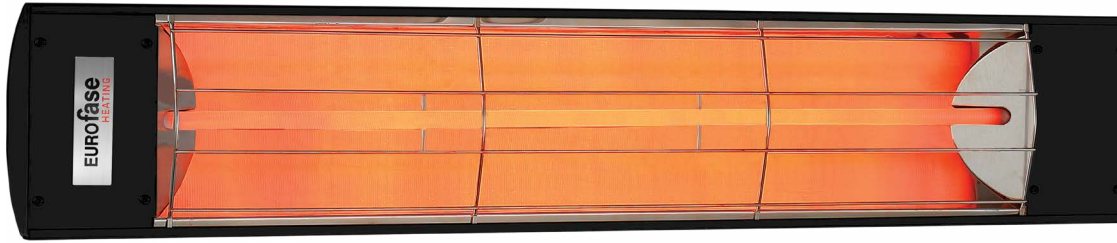

Project _____
 Type _____ Date _____
 Address _____
 Company _____

EF15 Series

Color Options

FEATURES

Designed using a mix of functionality and style, these 1500-watt heaters use quartz heating elements and include 6-inch wall/ceiling brackets. The heating range for the Eurofase 39-inch 1500-Watt Single Element heater is approximately 5 feet x 6 feet (30sqft). These heaters are ideal for indoor spaces.

HEAT COVERAGE AREA: 5'x6' (30 sq.ft.)

SPECIFICATIONS

WATTAGE	1500 Watts
FAMILY/ SERIES	EF15
VOLTAGE RATING	120V
TOTAL AMPS	12.5A
FINISH	Black, Stainless Steel, White, Custom
CONSTRUCTION	Stainless Steel (304 SS)
HEATING AREA (Approximate)	5'x6' (30 sq.ft.)
COMPATIBLE ELEMENTS	EF15120E
MOUNTING OPTIONS	Wall/ Ceiling/ Flush/ Pole*
MOUNTING ANGLE (Wall/Ceiling)	30°/45°
MOUNTING ANGLE (Pole)*	0°/15°/30°/45°/60°
LENGTH	39.37"
HEIGHT	8.1875"
DEPTH(With 6.36"Brackets)	9.36" (6.36"+3")
WEIGHT	9.4 LBS
INFRARED HEAT TECHNOLOGY	MEDIUM WAVE
IPX RATING	IPX4
WARRANTY	3 year

Actual output wattage ranging 90% to 105% of the rated output wattage.

SPECIFICATION GUIDE

WATTAGE	CODE	VOLTAGE	CODE	FINISH	CODE	DECOR PLATE	DECOR PLATE CODE
1500W	EF15	120V	120	STAINLESS STEEL	S	CHEVRON	1
				BLACK	B	CLOVER	2
				WHITE	W	MASON	3
				CUSTOM	CS (RAL#)	ASTRA	4
						BRIX	5
						STELLA	6
						ADMIRAL	7