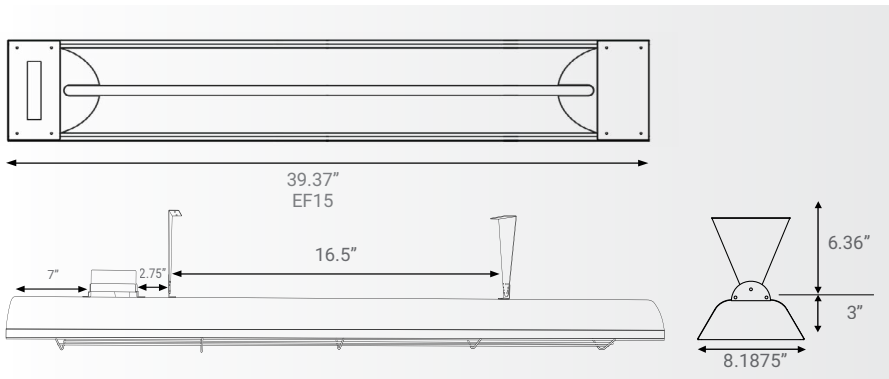

Project _____
 Type _____ Date _____
 Address _____
 Company _____

EF15 Series

Color Options

FEATURES

Designed using a mix of functionality and style, these 1500-watt heaters use quartz heating elements and include 6-inch wall/ceiling brackets. The heating range for the Eurofase 39-inch 1500-Watt Single Element heater is approximately 5 feet x 6 feet (30sqft). These heaters are ideal for indoor spaces.

HEAT COVERAGE AREA: 5'x6' (30 sq.ft.)

SPECIFICATIONS

WATTAGE	1500 Watts
FAMILY/ SERIES	EF15
VOLTAGE RATING	120V
TOTAL AMPS	12.5A
FINISH	Black, Stainless Steel, White, Custom
CONSTRUCTION	Stainless Steel (304 SS)
HEATING AREA (Approximate)	5'x6' (30 sq.ft.)
COMPATIBLE ELEMENTS	EF15120E
MOUNTING OPTIONS	Wall/ Ceiling/ Flush/ Pole*
MOUNTING ANGLE (Wall/Ceiling)	30°/45°
MOUNTING ANGLE (Pole)*	0°/15°/30°/45°/60°
LENGTH	39.37"
HEIGHT	8.1875"
DEPTH(With 6.36"Brackets)	9.36" (6.36"+3")
WEIGHT	9.4 LBS
INFRARED HEAT TECHNOLOGY	MEDIUM WAVE
IPX RATING	IPX4
WARRANTY	3 year

Actual output wattage ranging 90% to 105% of the rated output wattage.

SPECIFICATION GUIDE

WATTAGE	CODE	VOLTAGE	CODE	FINISH	CODE	DECOR PLATE	DECOR PLATE CODE
1500W	EF15	120V	120	STAINLESS STEEL	S	CHEVRON	1
				BLACK	B	CLOVER	2
				WHITE	W	MASON	3
				CUSTOM	CS (RAL#)	ASTRA	4
						BRIX	5
						STELLA	6
						ADMIRAL	7