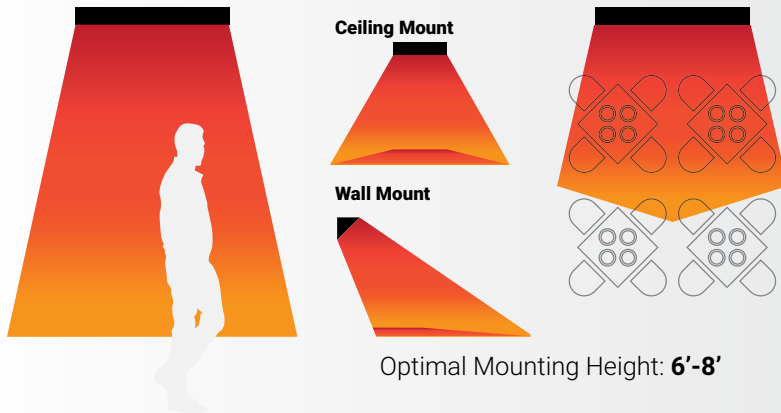

Project _____
 Type _____ Date _____
 Address _____
 Company _____

EF15 Series

Color Options

FEATURES

Designed using a mix of functionality and style, these 1500-watt heaters use quartz heating elements and include 6-inch wall/ceiling brackets. The heating range for the Eurofase 39-inch 1500-Watt Single Element heater is approximately 5 feet x 6 feet (30sqft). These heaters are ideal for indoor spaces.

HEAT COVERAGE AREA: 5'x6' (30 sq.ft.)

SPECIFICATIONS

WATTAGE	1500 Watts
FAMILY/ SERIES	EF15
VOLTAGE RATING	120V
TOTAL AMPS	12.5A
FINISH	Black, Stainless Steel, White, Custom
CONSTRUCTION	Stainless Steel (304 SS)
HEATING AREA (Approximate)	5'x6' (30 sq.ft.)
COMPATIBLE ELEMENTS	EF15120E
MOUNTING OPTIONS	Wall/ Ceiling/ Flush/ Pole*
MOUNTING ANGLE (Wall/Ceiling)	30°/45°
MOUNTING ANGLE (Pole)*	0°/15°/30°/45°/60°
LENGTH	39.37"
HEIGHT	8.1875"
DEPTH(With 6.36"Brackets)	9.36" (6.36"+3")
WEIGHT	9.4 LBS
INFRARED HEAT TECHNOLOGY	MEDIUM WAVE
IPX RATING	IPX4
WARRANTY	3 year

Actual output wattage ranging 90% to 105% of the rated output wattage.

SPECIFICATION GUIDE

WATTAGE	CODE	VOLTAGE	CODE	FINISH	CODE	DECOR PLATE	DECOR PLATE CODE
1500W	EF15	120V	120	STAINLESS STEEL	S	CHEVRON	1
				BLACK	B	CLOVER	2
				WHITE	W	MASON	3
				CUSTOM	CS (RAL#)	ASTRA	4
						BRIX	5
						STELLA	6
						ADMIRAL	7