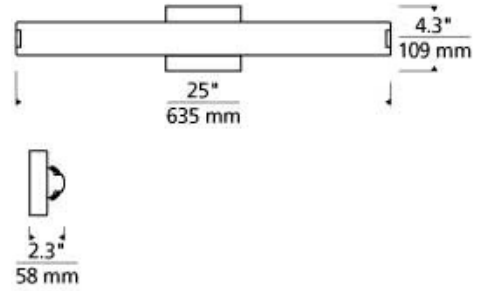

24" Bronze

24" Bronze

24" Satin Nickel

ORDERING INFORMATION

700BCFINN LENGTH (A)	FINISH	LAMP
24 24"	Z ANTIQUE BRONZE S SATIN NICKEL	-LED930 LED 90 CRI 3000K 120V -LED930-277 LED 90 CRI 3000K 277V

700BCFINN _____

JOB NAME _____

NOTES _____

FINN 24 BATH

SPECIFICATIONS

HARDWARE MATERIAL	Metal
SHADE MATERIAL	Acrylic
NET WEIGHT	1.5 lbs
HEIGHT	4.3in
WIDTH	2.3in
LENGTH	25in
WET LISTED	
DAMP LISTED	Yes
DRY LISTED	
GENERAL LISTING	ETL Listed
INCLUDES	